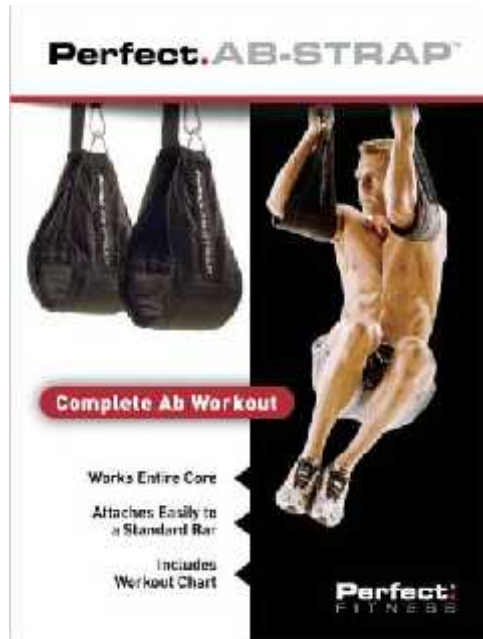

Advantages of Perfect Multi-Gym

- Fits the widest range of door frames
- Ergonomically angled for pushups & dips
- Superior materials and doorway protection
- True wide grip – not possible with Gold's or regular Iron Gym
- User hands protected from screws, nuts, etc

Perfect.MULTI-GYM™

Fits the Widest Range of Door Frames

Narrow Doorways
& Smallest Trims

Thick Doorways
& Large Trims

Perfect.PULLUP®

Perfect Pullup Basic

Features

- Entry level Perfect Pullup
- Swing Arm brings bar down to user
- Adjusts to your fitness level

Why

- Low price point for category
- New functionality over standard bar
- Accessories available

Perfect.AB-STRAP™

Perfect Ab Straps

Features

- Heavy duty performance ab strap
- Extra comfortable foam padding
- Steel carabiner connector