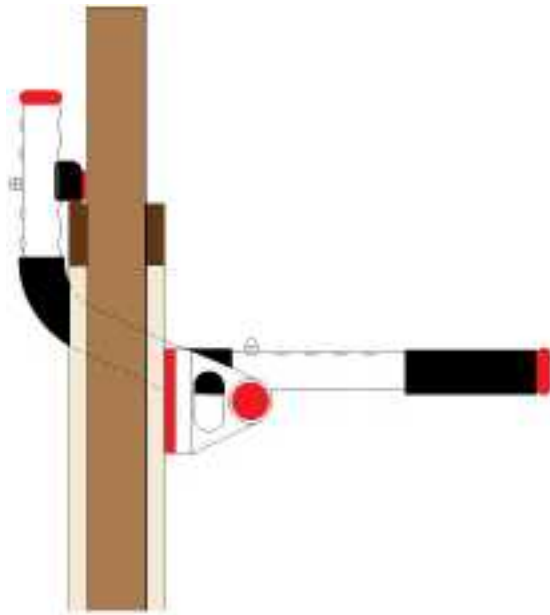

Perfect.MULTI-GYM™ vs. Iron Gym & Gold's Gym

		Fits Doorway Width	Adjustable Trim Height	Adjustable Doorway Thickness	Superior Doorway Protection
		69 – 89cm	Yes	Yes	Yes
		61 – 81cm	No	No	No
		61 – 81cm	No	No	No

Perfect.MULTI-GYM™

Fits the Widest Range of Door Frames

Narrow Doorways
& Smallest Trims

Thick Doorways
& Large Trims

Perfect.PULLUP®

Perfect Pullup Basic

Features

- Entry level Perfect Pullup
- Swing Arm brings bar down to user
- Adjusts to your fitness level